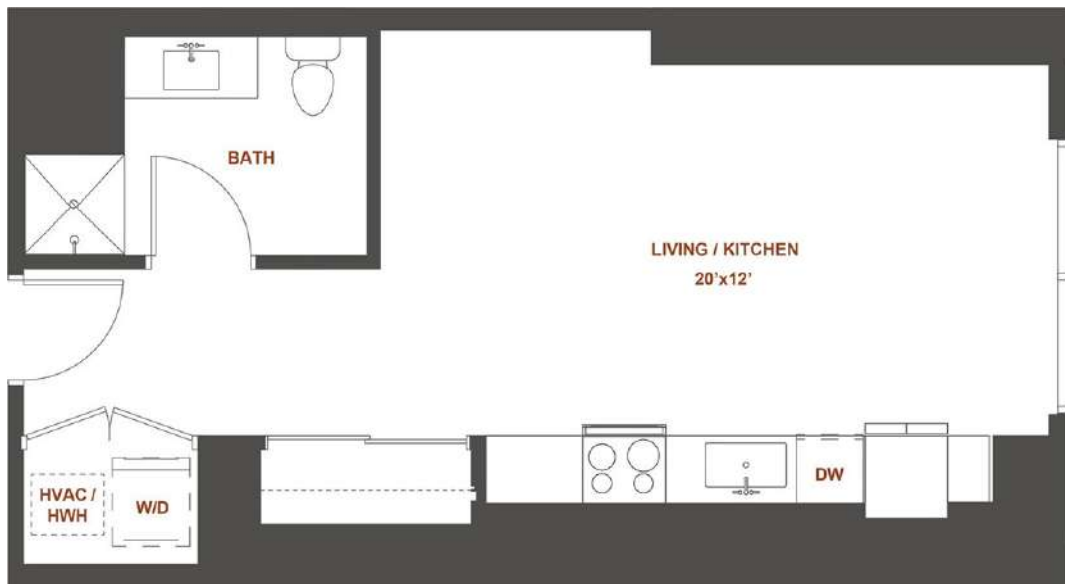

S3

STUDIO / 1 BATH

481
SQ. FT.

THE
WORTHINGTON
RESIDENCES

275 S. 200 E. | Salt Lake City, UT 84111

www.worthingtonslc.com

Floor plans are artist's rendering. All dimensions are approximate. Actual product and specifications may vary in dimension or detail. Not all features are available in every apartment home. Prices and availability are subject to change. Rent is based on monthly frequency. Additional fees may apply, such as but not limited to package delivery, trash, water, amenities, etc. Please see a representative for details.