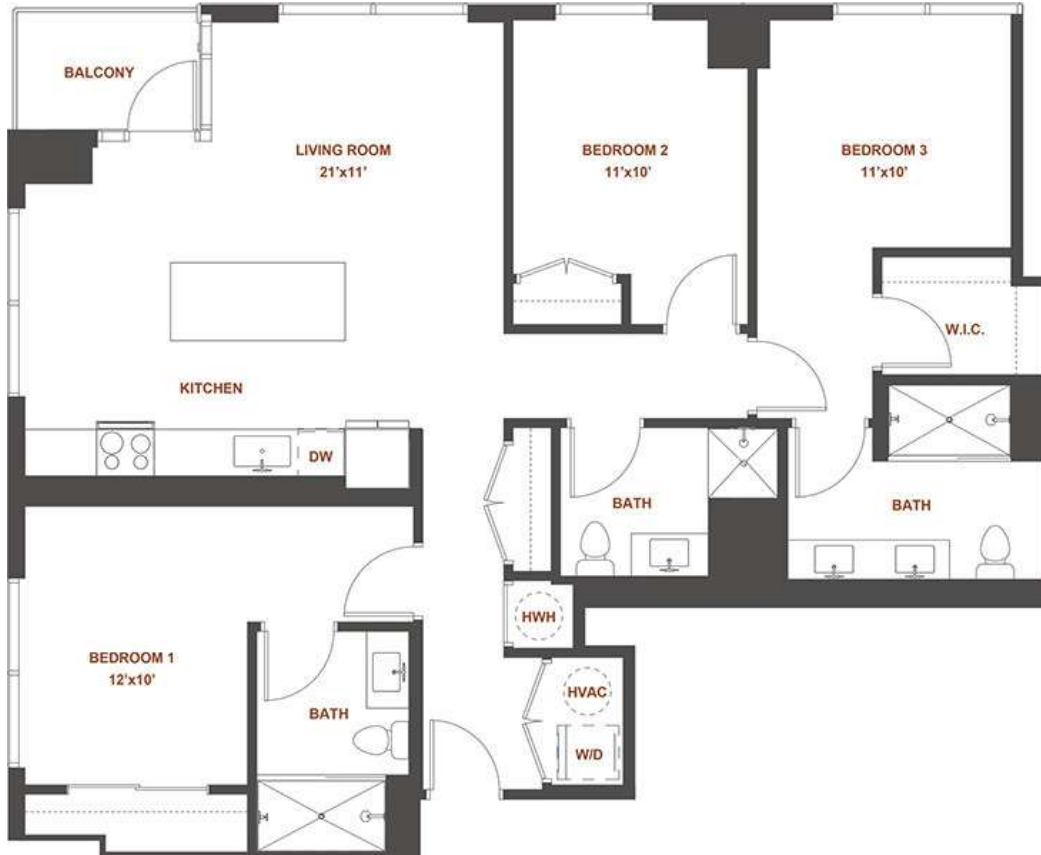

3A

3 BED / 3 BATH

1381

SQ. FT.

THE
WORTHINGTON
RESIDENCES

275 S. 200 E. | Salt Lake City, UT 84111

www.worthingtonslc.com

Floor plans are artist's rendering. All dimensions are approximate. Actual product and specifications may vary in dimension or detail. Not all features are available in every apartment home. Prices and availability are subject to change. Rent is based on monthly frequency. Additional fees may apply, such as but not limited to package delivery, trash, water, amenities, etc. Please see a representative for details.