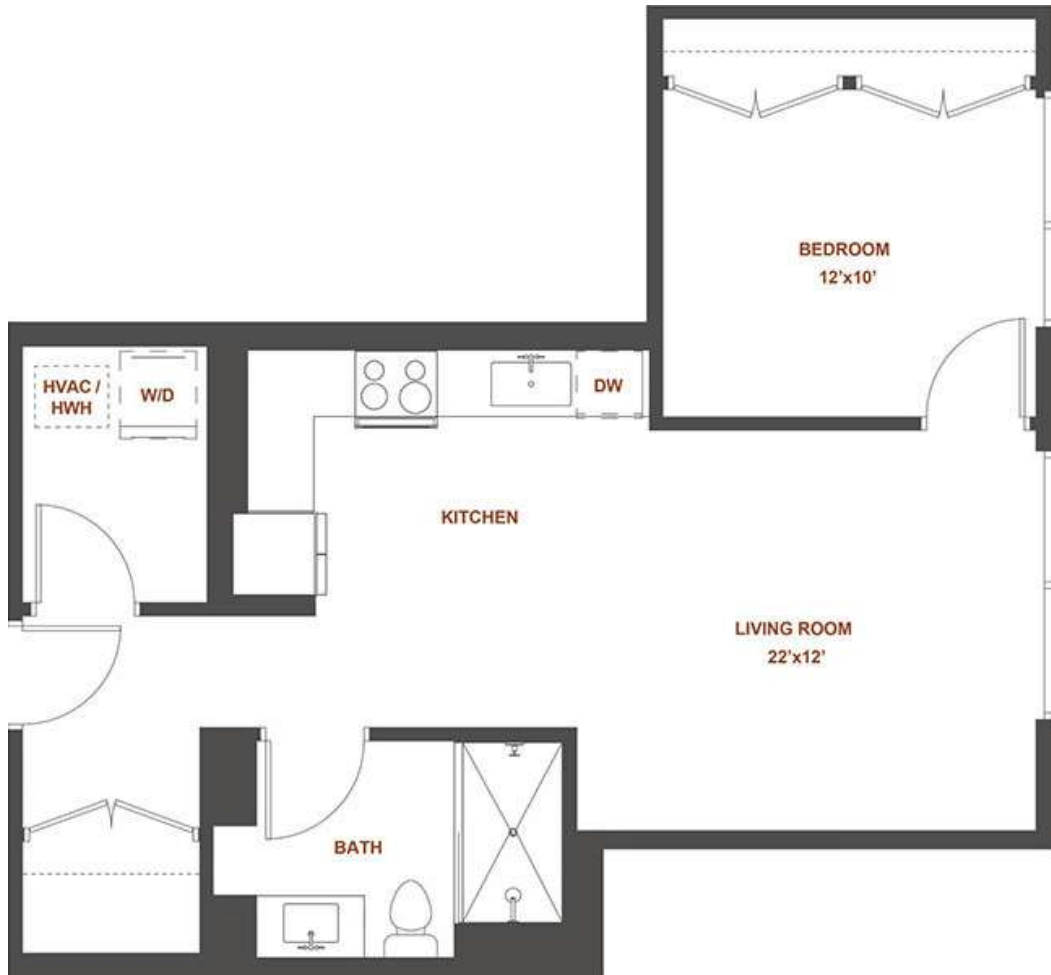

1H

1 BED / 1 BATH

698

SQ. FT.

<p>THE WORTHINGTON RESIDENCES</p>	<p>275 S. 200 E. Salt Lake City, UT 84111</p>
	<p>www.worthingtonslc.com</p>

Floor plans are artist's rendering. All dimensions are approximate. Actual product and specifications may vary in dimension or detail. Not all features are available in every apartment home. Prices and availability are subject to change. Rent is based on monthly frequency. Additional fees may apply, such as but not limited to package delivery, trash, water, amenities, etc. Please see a representative for details.